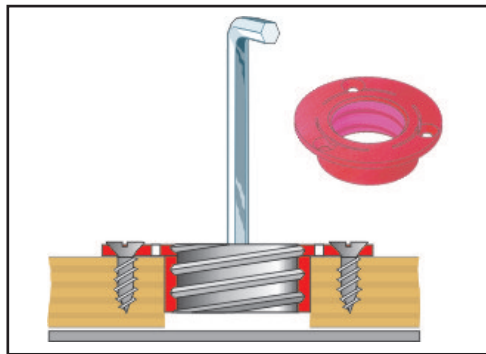

Advanced Die Supplies Advanced Die Supplies Advanced Die Supplies Advanced Die Supplies

Advanced Die Supplies Advanced Die Supplies Advanced Die Supplies Advanced Die Supplies

Advanced Die Supplies Advanced Die Supplies Advanced Die Supplies Advanced Die Supplies

Advanced Die Supplies / specialists in: Chase Magnets

- Reduce set up time
- No more "T" nuts or screws coming loose in Chase
- No raised screw heads that can damage the Chase
and or Protection Plate / Upper Beam

Part Number **GRP 1089100000** Red Plastic Bushing
Lock-Fix Nut Dia. 50/70mm (2/2.9inch)
Sold in sets of 250 pieces
\$350.00 ea set

Part Number **GRP 1089100100** Magnet
Lock-Fix Magnet Dia. 50mm (2inch)
Sold in sets of 4 pieces
\$392.00 ea set

Part Number **GRP 1089100200** Red Plastic Bushing
Lock-Fix Nut Dia. 33/47mm (1.3/1.8inch)
Sold in sets of 250 pieces
\$350.00 ea set

Part Number **GRP 1089100300** Magnet
Lock-Fix Magnet Dia. 33mm (1.3inch)
Sold in sets of 4 pieces
\$392.00 ea set