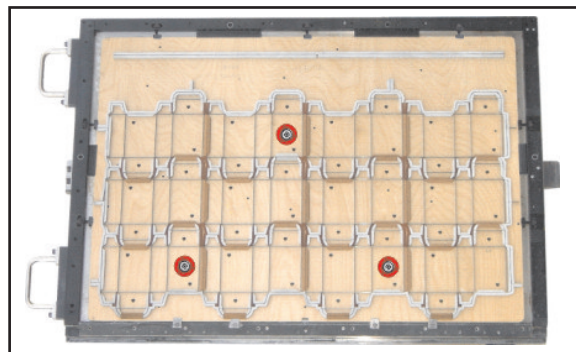

Advanced Die Supplies / specialists in: Chase Magnets

- Reduce set up time
- No more "T" nuts or screws coming loose in Chase
- No raised screw heads that can damage the Chase
and or Protection Plate / Upper Beam

Part Number **GRP 1089100000** Red Plastic Bushing
Lock-Fix Nut Dia. 50/70mm (2/2.9inch)
Sold in sets of 250 pieces
\$350.00 ea set

Part Number **GRP 1089100100** Magnet
Lock-Fix Magnet Dia. 50mm (2inch)
Sold in sets of 4 pieces
\$392.00 ea set

Part Number **GRP 1089100200** Red Plastic Bushing
Lock-Fix Nut Dia. 33/47mm (1.3/1.8inch)
Sold in sets of 250 pieces
\$350.00 ea set

Part Number **GRP 1089100300** Magnet
Lock-Fix Magnet Dia. 33mm (1.3inch)
Sold in sets of 4 pieces
\$392.00 ea set