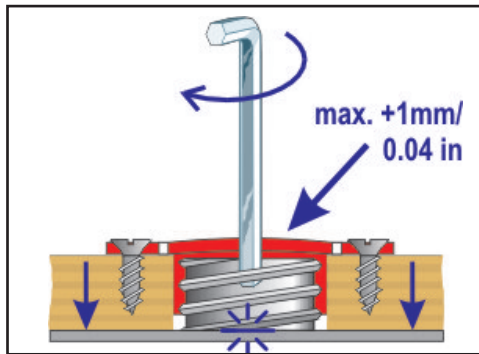

Advanced Die Supplies / specialists in: Chase Magnets

- Reduce set up time
- No more "T" nuts or screws coming loose in Chase
- No raised screw heads that can damage the Chase
and or Protection Plate / Upper Beam

Part Number **GRP 1089100000** Red Plastic Bushing
Lock-Fix Nut Dia. 50/70mm (2/2.9inch)
Sold in sets of 250 pieces
\$350.00 ea set

Part Number **GRP 1089100100** Magnet
Lock-Fix Magnet Dia. 50mm (2inch)
Sold in sets of 4 pieces
\$392.00 ea set

Part Number **GRP 1089100200** Red Plastic Bushing
Lock-Fix Nut Dia. 33/47mm (1.3/1.8inch)
Sold in sets of 250 pieces
\$350.00 ea set

Part Number **GRP 1089100300** Magnet
Lock-Fix Magnet Dia. 33mm (1.3inch)
Sold in sets of 4 pieces
\$392.00 ea set